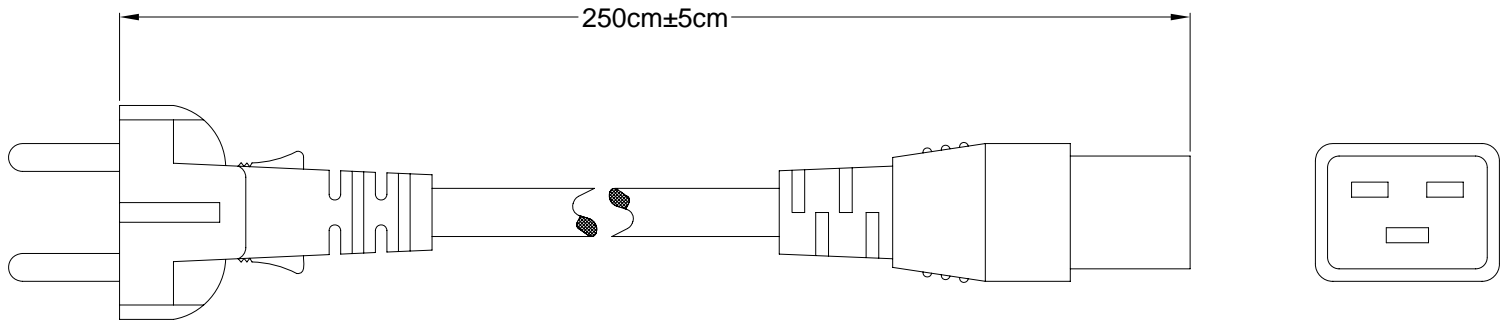

6

5

4

3

2

1

CABLE SPECIFICATIONS

DESCRIPTION	COLOR CODE	NOMINAL O.D.	OVERALL RATING	COLOR	APPROVAL
3x1.5mm ² H05VV-F3G1.5	CEE	8.3	16A 250V	BLACK	

NOTES:

- Actual plug & connector (design & shape) may differ from drawing.
- Packaging: Bulk packed

CEE 7/7
COLOR BLACK

IEC 60320 C19
COLOR BLACK

**RoHS
COMPLIANT**

REV	DATE	CHANGE	CHNG		CHKD		APPR	
			PB	TD	PB	TD	PB	TD
A	2/25/00	CHNG TO 16A & UPDATED DWG						SS
B	4/26/00	ADDED PACKAGING SPEC						JJ
C	5/4/01	UPDATED APPROVALS						
D	12/10/01	REVISED / UPDATED						

TOLERANCE IN MM UNLESS OTHERWISE SPECIFIED > 1000 ± 50 <= 1000 ± 30 STRIPPED LENGTH ± 2		
DRAWN BY	SLS	DATE: 2/15/95
CHECK BY	AH	DATE: 12/10/98
APPR BY	SS	DATE: 12/10/96

Power Dynamics, Inc.		
Phone: 973-560-0019 Whippany, New Jersey Fax: 973-560-0076		
PART: CONTINENTAL EUROPE CORD SET CEE 7/7 STRAIGHT TO IEC 60320 C19		
PART #: 12060		SHEET 1 of 1
SIZE: A	ALL DIMENSIONS FOR REFERENCE ONLY DIMENSIONS ARE IN MILLIMETERS	
SCALE: NTS	REV: D	