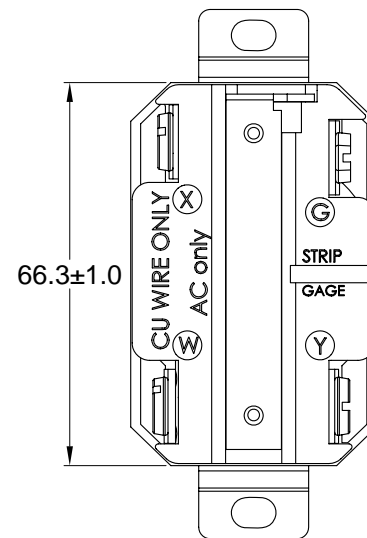

6

5

4

3

2

1

**MATERIAL:**

Housing: PBT, color black  
Bracket: Brass  
Contacts: Brass

**ELECTRICAL SPECIFICATIONS:**

Rated current: 30A  
Rated voltage: 125 / 250VAC

**APPROVALS:**

**RoHS  
COMPLIANT**

REV	DATE	CHANGE	CHK	CHK	APPR

TOLERANCE UNLESS OTHERWISE SPECIFIED	
X	± 1
X.X	± 0.4
X.XX	± 0.13
DRAWN BY	PB
CHECK BY	
APPR BY	
DATE:	12/13/10
DATE:	
DATE:	

<b>Power Dynamics, Inc.</b>		
Phone: 973 560-0019 Whippany, New Jersey Fax: 973 560-0076		
PART: NEMA L14-30R LOCKING RECEPTACLE		
-		
PART #: PD-L1430R-B		SHEET 1 of 1
SIZE: A	ALL DIMENSIONS FOR REFERENCE ONLY DIMENSIONS ARE IN MILLIMETERS	REV:
SCALE: NTS		