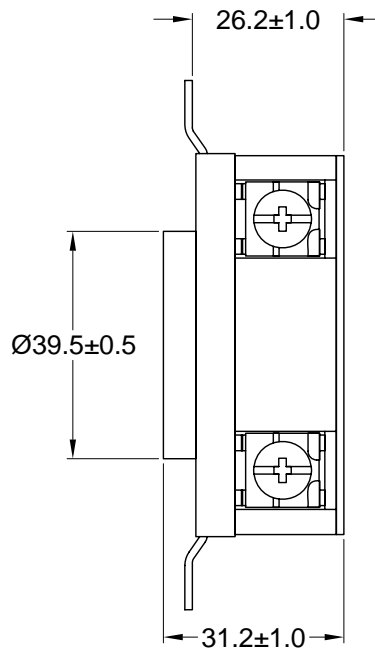

6

5

4

3

2

1

**MATERIAL:**

Housing: PBT, color black  
Bracket: Brass  
Contacts: Brass

**ELECTRICAL SPECIFICATIONS:**

Rated current: 30A  
Rated voltage: 125 / 250VAC

**APPROVALS:**

**RoHS  
COMPLIANT**

REV	DATE	CHANGE	CHK	CHK	APPR

TOLERANCE UNLESS OTHERWISE SPECIFIED	
X	± 1
X.X	± 0.4
X.XX	± 0.13
DRAWN BY	PB
CHECK BY	
APPR BY	
DATE:	12/13/10
DATE:	
DATE:	

<b>Power Dynamics, Inc.</b>		
Phone: 973 560-0019 Whippany, New Jersey Fax: 973 560-0076		
PART: NEMA L14-30R LOCKING RECEPTACLE		
-		
PART #: PD-L1430R-B		SHEET 1 of 1
SIZE: A	ALL DIMENSIONS FOR REFERENCE ONLY DIMENSIONS ARE IN MILLIMETERS	REV:
SCALE: NTS		