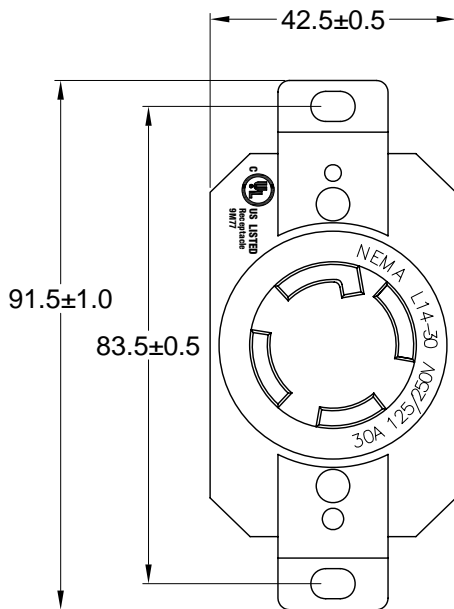

6

5

4

3

2

1

**MATERIAL:**

Housing: PBT, color black  
Bracket: Brass  
Contacts: Brass

**ELECTRICAL SPECIFICATIONS:**

Rated current: 30A  
Rated voltage: 125 / 250VAC

**APPROVALS:**

**RoHS  
COMPLIANT**

REV	DATE	CHANGE	CHK	CHK	APPR

TOLERANCE UNLESS OTHERWISE SPECIFIED	
X	± 1
X.X	± 0.4
X.XX	± 0.13
DRAWN BY	PB
CHECK BY	
APPR BY	
DATE:	12/13/10
DATE:	
DATE:	

<b>Power Dynamics, Inc.</b>		
Phone: 973 560-0019 Whippany, New Jersey Fax: 973 560-0076		
PART: NEMA L14-30R LOCKING RECEPTACLE		
-		
PART #: PD-L1430R-B		SHEET 1 of 1
SIZE: A	ALL DIMENSIONS FOR REFERENCE ONLY DIMENSIONS ARE IN MILLIMETERS	REV:
SCALE: NTS		