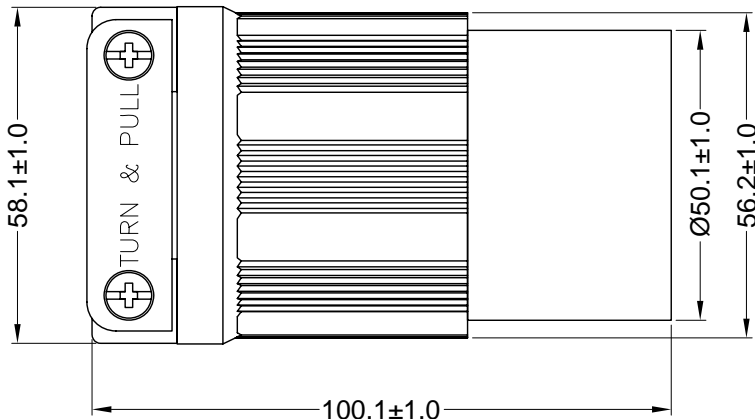

6

5

4

3

2

1

MATERIAL:

Housing & Cord Clamp: Nylon, color black
Contact Holder & Terminal Retainer: Polycarbonate
Contacts: Brass

ELECTRICAL SPECIFICATIONS:

Rated current: 30A
Rated voltage: 250 VAC

APPROVALS:  **UL** US LISTED

**RoHS
COMPLIANT**

REV	DATE	CHANGE	CHKG	CHKD	APPR

DRAWN BY: PB		DATE: 5/7/10
CHECK BY:		DATE:
APPR BY:		DATE:

TOLERANCE
UNLESS OTHERWISE SPECIFIED
X ± 1
X.X ± 0.4
X.XX ± 0.13

Power Dynamics, Inc.

Phone: 973 560-0019 Whippany, New Jersey Fax: 973 560-0076

PART: NEMA L15-30R CORD CONNECTOR
30A 250VAC; ASSEMBLY TYPE

PART #: **PD-L1530C-B** SHEET 1 of 1

SIZE: A ALL DIMENSIONS FOR REFERENCE ONLY
SCALE: NTS DIMENSIONS ARE IN MILLIMETERS REV:

6

5

4

3

2

1