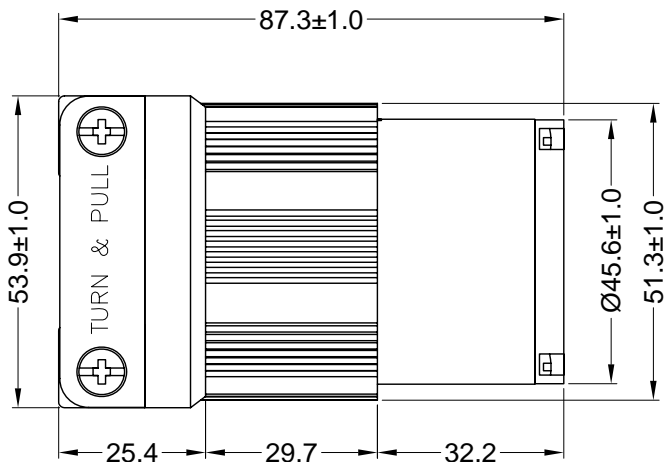

6

5

4

3

2

1

MATERIAL:

Housing & Cord Clamp: Nylon, color black
Contact Holder & Terminal Retainer: Polycarbonate
Contacts: Brass

ELECTRICAL SPECIFICATIONS:

Rated current: 30A
Rated voltage: 125VAC

APPROVALS:  LISTED

**RoHS
COMPLIANT**

REV	DATE	CHANGE	CHKG	CHECK	APPR

TOLERANCE UNLESS OTHERWISE SPECIFIED	
X	± 1
X.X	± 0.4
X.XX	± 0.13
DRAWN BY	PB
CHECK BY	
APPR BY	
DATE:	5/7/10
DATE:	
DATE:	

Power Dynamics, Inc.		
Phone: 973 560-0019 Whippany, New Jersey Fax: 973 560-0076		
PART: NEMA L5-30R CORD CONNECTOR 30A 125VAC; ASSEMBLY TYPE		
PART #: PD-L530C-B		SHEET 1 of 1
SIZE: A	ALL DIMENSIONS FOR REFERENCE ONLY DIMENSIONS ARE IN MILLIMETERS	REV:
SCALE: NTS		