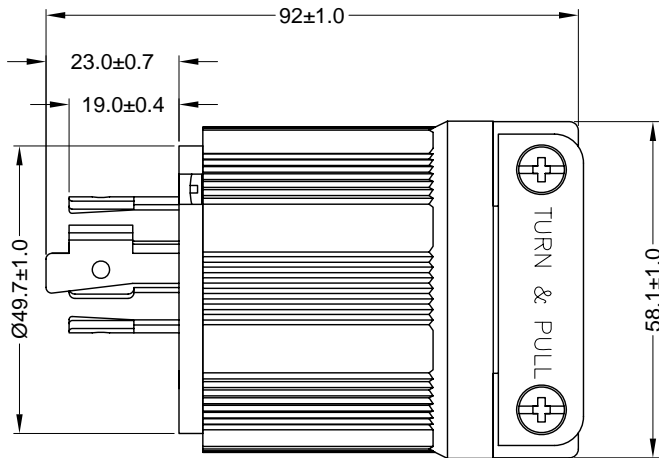

6

5

4

3

2

1

MATERIAL:

Housing & Cord Clamp: Nylon, color black
Blade Holder & Terminal Retainer: Polycarbonate
Blades: Brass

ELECTRICAL SPECIFICATIONS:

Rated current: 20A
Rated voltage: 125/250VAC

APPROVALS:  LISTED

**RoHS
COMPLIANT**

REV	DATE	CHANGE	CHKG	CHECK	APPR

TOLERANCE UNLESS OTHERWISE SPECIFIED	
X	± 1
X.X	± 0.4
X.XX	± 0.13
DRAWN BY	PB
CHECK BY	
APPR BY	
DATE:	12/6/10
DATE:	
DATE:	

Power Dynamics, Inc.		
Phone: 973 560-0019 Whippany, New Jersey Fax: 973 560-0076		
PART: NEMA L14-20P; 20A 125/250V ASSEMBLY TYPE		
PART #: PD-L1420P-B		SHEET 1 of 1
SIZE: A	ALL DIMENSIONS FOR REFERENCE ONLY DIMENSIONS ARE IN MILLIMETERS	REV:
SCALE: NTS		