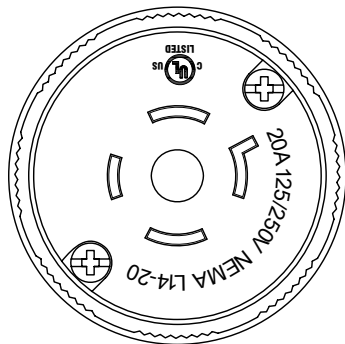

6

5

4

3

2

1

MATERIAL:

Housing & Cord Clamp: Nylon, color black
Blade Holder & Terminal Retainer: Polycarbonate
Blades: Brass

ELECTRICAL SPECIFICATIONS:

Rated current: 20A
Rated voltage: 125/250VAC

APPROVALS:  LISTED

**RoHS
COMPLIANT**

REV	DATE	CHANGE	CHKG	CHECK	APPR

TOLERANCE UNLESS OTHERWISE SPECIFIED	
X	± 1
X.X	± 0.4
X.XX	± 0.13
DRAWN BY	PB
CHECK BY	
APPR BY	
DATE:	12/6/10
DATE:	
DATE:	

Power Dynamics, Inc.		
Phone: 973 560-0019 Whippany, New Jersey Fax: 973 560-0076		
PART: NEMA L14-20P; 20A 125/250V ASSEMBLY TYPE		
PART #: PD-L1420P-B		SHEET 1 of 1
SIZE: A	ALL DIMENSIONS FOR REFERENCE ONLY DIMENSIONS ARE IN MILLIMETERS	REV:
SCALE: NTS		