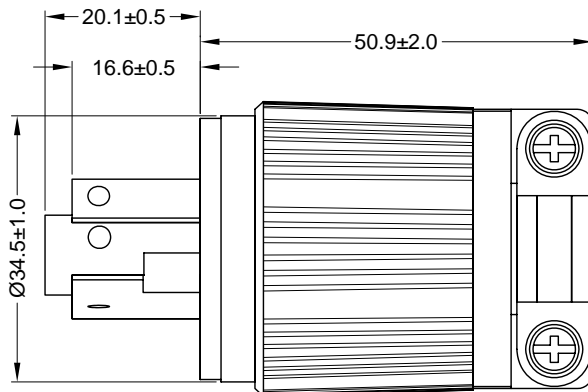

6

5

4

3

2

1

MATERIAL:

Housing & Cord Clamp: Nylon, color black
Blade Holder & Terminal Retainer: Polycarbonate
Blades: Brass

ELECTRICAL SPECIFICATIONS:

Rated current: 15A
Rated voltage: 125VAC

APPROVALS: 

**RoHS
COMPLIANT**

REV	DATE	CHANGE	CHK	CHK	APPR

REVISIONS

TOLERANCE UNLESS OTHERWISE SPECIFIED			
X	± 1		
X.X	± 0.4		
X.XX	± 0.13		
DRAWN BY	PB	DATE:	5/7/10
CHECK BY		DATE:	
APPR BY		DATE:	

Power Dynamics, Inc.	
Phone: 973 560-0019 Whippany, New Jersey Fax: 973 560-0076	
PART: NEMA L5-15P PLUG; 15A 125VAC ASSEMBLY TYPE	
PD-L515P-B	
PART #:	
SIZE: A	ALL DIMENSIONS FOR REFERENCE ONLY DIMENSIONS ARE IN MILLIMETERS
SCALE: NTS	REV: