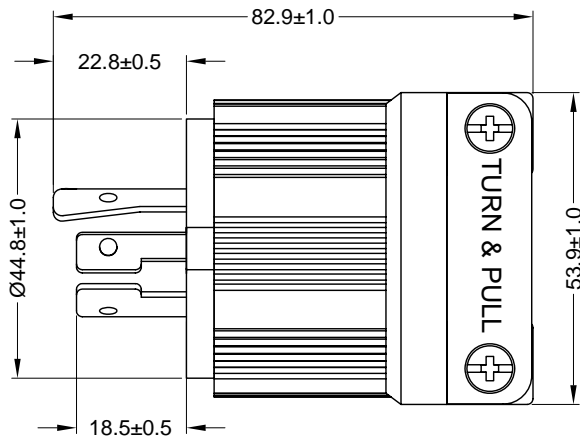

6

5

4

3

2

1

**MATERIAL:**

Housing & Cord Clamp: Nylon, color black  
Blade Holder & Terminal Retainer: Polycarbonate  
Blades: Brass

**ELECTRICAL SPECIFICATIONS:**

Rated current: 20A  
Rated voltage: 125VAC

APPROVALS:  LISTED

**RoHS  
COMPLIANT**

REV	DATE	CHANGE	CHKG	CHK	APPR

TOLERANCE UNLESS OTHERWISE SPECIFIED	
X	± 1
X.X	± 0.4
X.XX	± 0.13
DRAWN BY	PB
CHECK BY	
APPR BY	
DATE:	5/7/10
DATE:	
DATE:	

<b>Power Dynamics, Inc.</b>		
Phone: 973 560-0019 Whippany, New Jersey Fax: 973 560-0076		
PART: NEMA L5-20P PLUG; 20A 125VAC ASSEMBLY TYPE		
PART #: PD-L520P-B		SHEET 1 of 1
SIZE: A	ALL DIMENSIONS FOR REFERENCE ONLY DIMENSIONS ARE IN MILLIMETERS	REV:
SCALE: NTS		