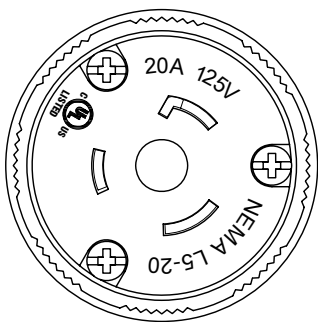

6

5

4

3

2

1

**MATERIAL:**

Housing & Cord Clamp: Nylon, color black  
Blade Holder & Terminal Retainer: Polycarbonate  
Blades: Brass

**ELECTRICAL SPECIFICATIONS:**

Rated current: 20A  
Rated voltage: 125VAC

APPROVALS:  LISTED

**RoHS  
COMPLIANT**

REV	DATE	CHANGE	CHKG	CHK	APPR

TOLERANCE UNLESS OTHERWISE SPECIFIED	
X	± 1
X.X	± 0.4
X.XX	± 0.13
DRAWN BY	PB
CHECK BY	
APPR BY	
DATE:	5/7/10
DATE:	
DATE:	

<b>Power Dynamics, Inc.</b>		
Phone: 973 560-0019 Whippany, New Jersey Fax: 973 560-0076		
PART: NEMA L5-20P PLUG; 20A 125VAC ASSEMBLY TYPE		
PART #: PD-L520P-B		SHEET 1 of 1
SIZE: A	ALL DIMENSIONS FOR REFERENCE ONLY DIMENSIONS ARE IN MILLIMETERS	REV:
SCALE: NTS		