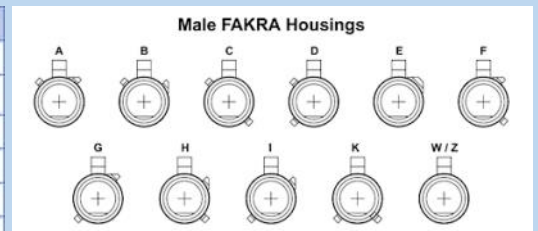

Series
Waterproof

602000002

Series
Waterproof

302x00113

Series
Waterproof

602000001

Series
Waterproof

*x = Coding & Color

Coding	Rib Combination	Color	RAL no.
A	A - B1	Jet Black	9005
B	A - B2	Cream	9001
C	A - C	Signal Blue	5005
D	A - D	Claret Violet	4004
E	B1 - B2	Leaf Green	6002
F	B1 - C	Nut Brown	8011
G	B1 - D	Blue Grey	7031
H	B2 - C	Heather Violet	4003
I	B2 - D	Beige	1001
K	C - D	Curry	1027
L	H - J1	Carmin Red	3002
M	H - J2	Pastel Orange	3003
N	H - G1	Pastel Green	6019
Z	Neutral Coding	Water Blue	5021